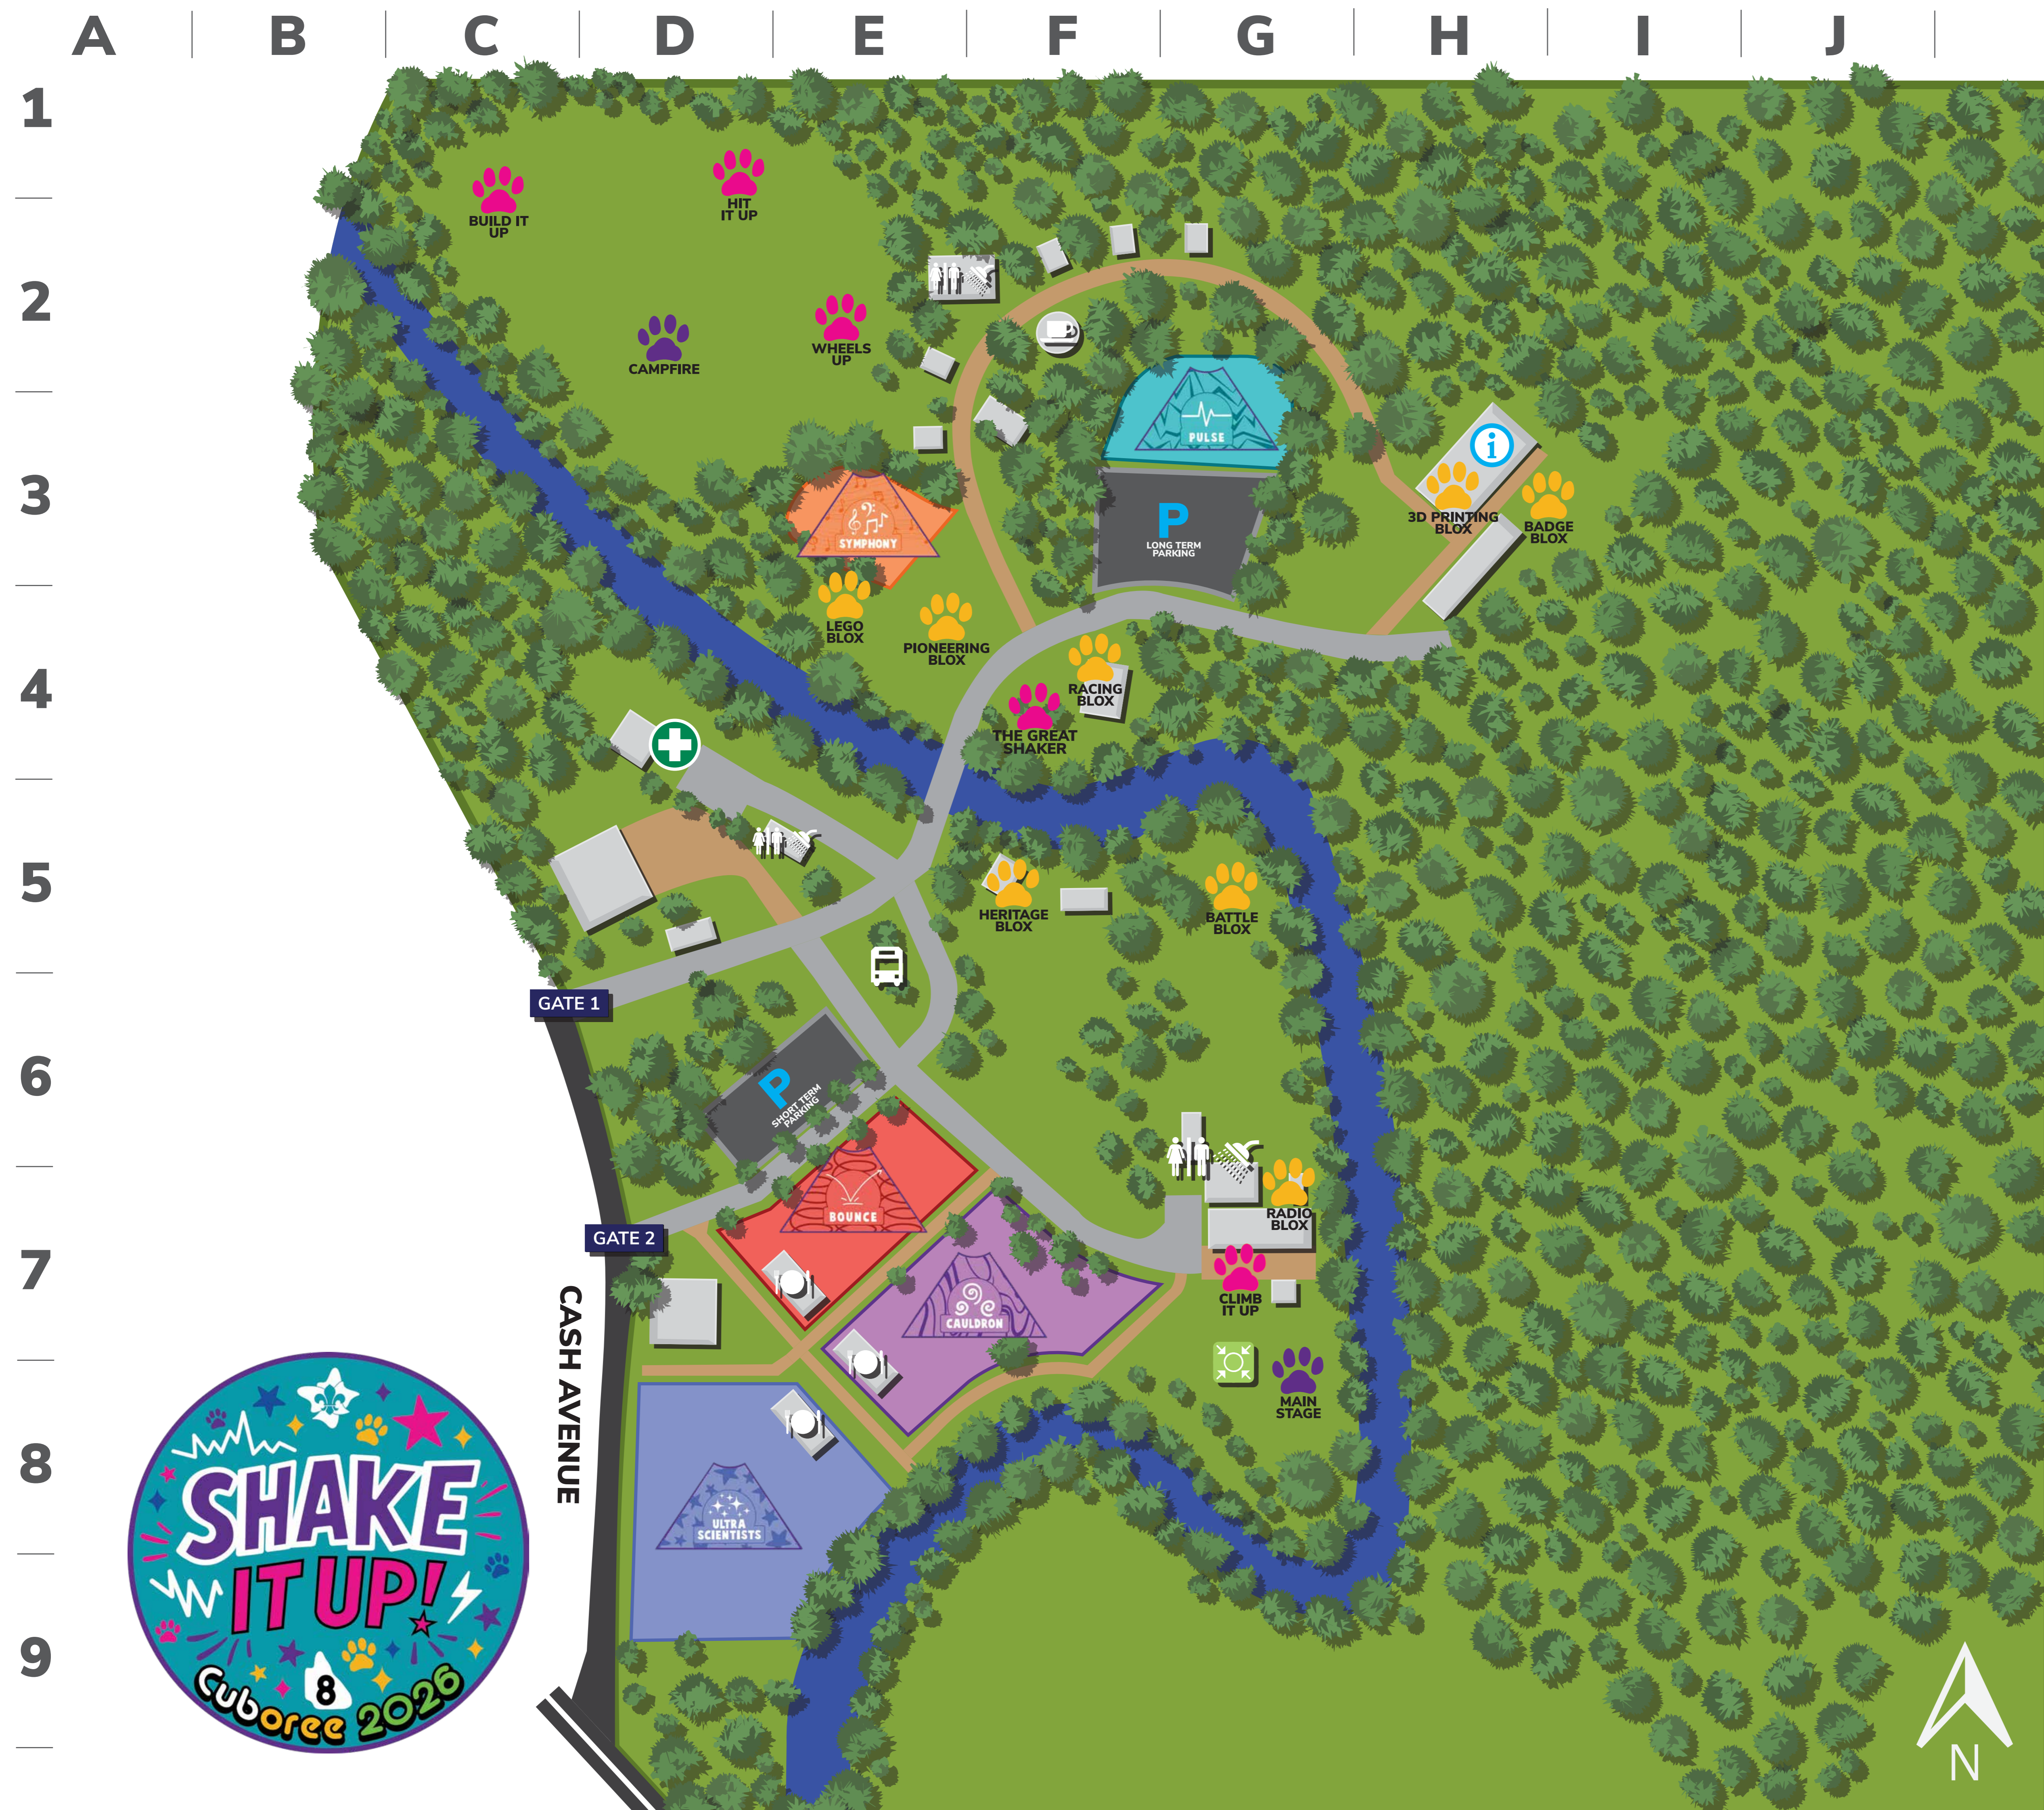

Cuboree 2026

8th Queensland Cuboree Baden-Powell Park

Cuboree Support Centre		3H
Security Office		5D
Medical Centre		4D
Toilets		
Showers		
Logistics Yard		5D
Subcamp Dining Halls		
Bus Terminal		6E
Kitchen		7D
Cauldron Subcamp		
Ultra Scientists Subcamp		
Bounce Subcamp		
Symphony Subcamp (Junior Service)		
Pulse Subcamp (Service Leaders)		
Witches Hat		2F
Badge Blox		3H
3D Printing Blox		3H
Racing Blox		4F
Pioneering Blox		4E
Lego Blox		4E
Battle Blox		5G
Heritage Blox		5F
Radio Blox		7G
Main Stage		8G
Campfire		2D
Build It Up		2C
Hit It Up		2D
Wheels Up		2E
Climb It Up		7G
The Great Shaker		4F